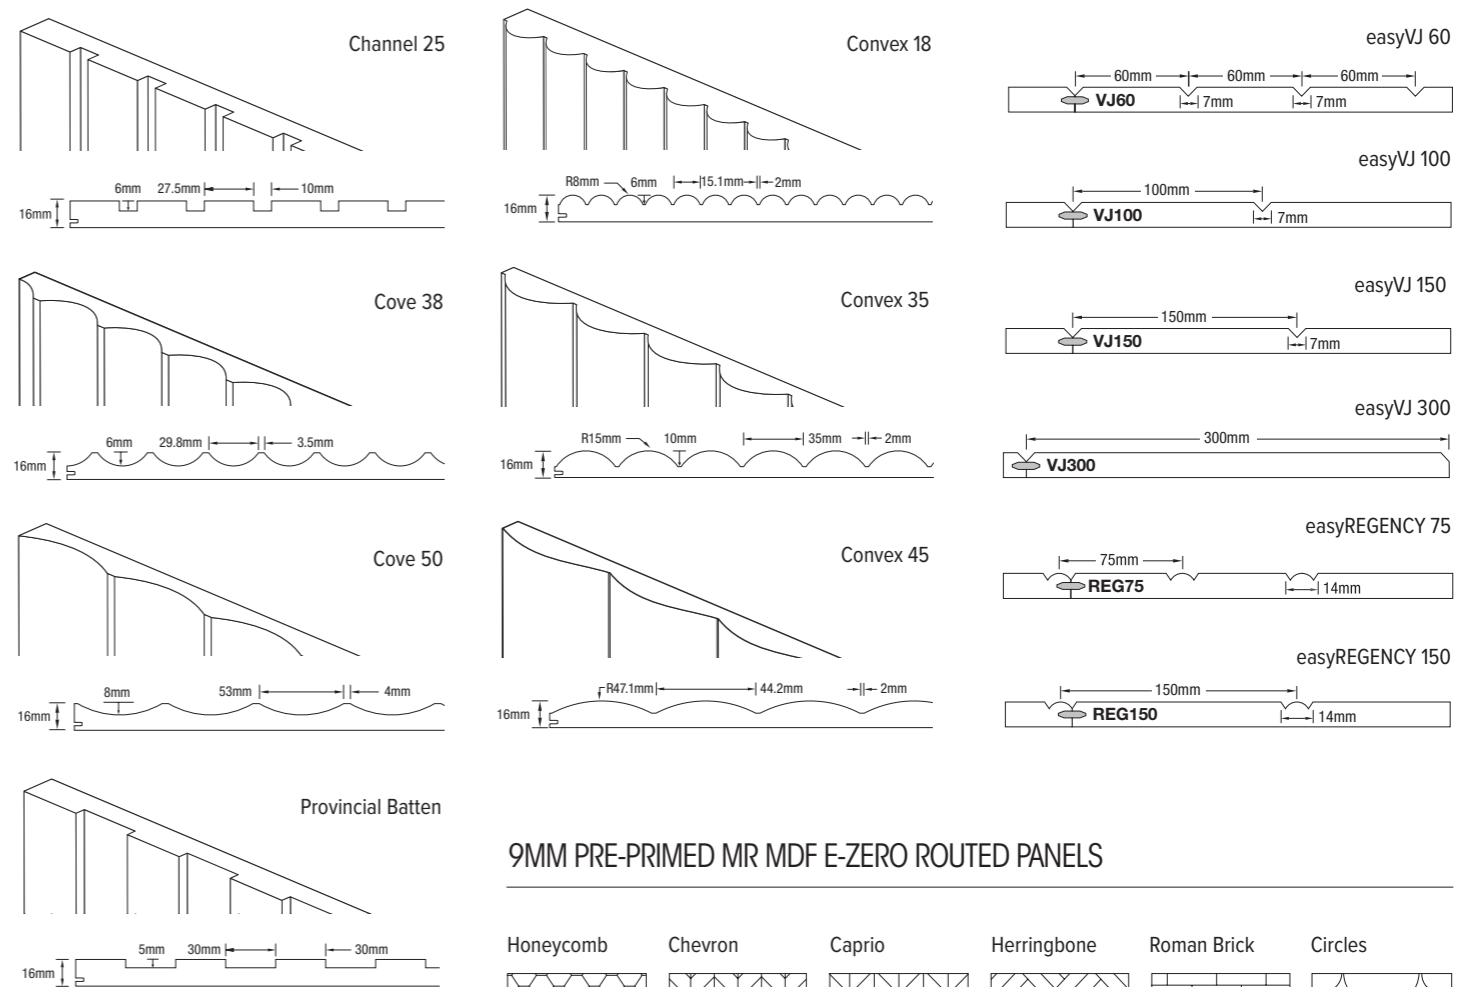

WALL LININGS

PRE-PRIMED MR MDF E-ZERO ROUTED PANELS					
LENGTH	2400mm	2700mm	3000mm	3100mm	3600mm
WIDTH	1200mm	1200mm	1200mm	1200mm	1200mm
THICKNESS	16mm	16mm	16mm	16mm	16mm
Channel 25	60434	56596	-	56597	-
Cove 38	60436	56614	-	56615	-
Cove 50	56618	56619	-	56620	-
Convex 18	56600	56601	-	56602	-
Convex 35	60435	56605	-	56606	-
Convex 45	56609	56610	-	56611	-
Provincial Batten	56629	56630	-	56631	-
THICKNESS	9mm	9mm	9mm	9mm	9mm
easyVJ 60	60420	-	60422	-	60423
easyVJ 100	60012	60013	60014	-	60016
easyVJ 150	60025	-	60027	-	60028
easyVJ 300	60437	-	60438	-	60439
easyREGENCY 75	60424	-	60426	-	60427
easyREGENCY 150	60032	-	60033	-	60034

PRE-PRIMED MR MDF E-ZERO ROUTED PANELS					
Honeycomb	-	60204	-	-	-
Chevron	-	60195	-	-	-
Caprio	-	60190	-	-	-
Herringbone	-	60201	-	-	-
Roman Brick	-	60206	-	-	-
Circles	-	60198	-	-	-

WET AREA PRE-PRIMED ULTRA HIGH MR MDF E-ZERO ROUTED PANELS					
easyVJ 60	60431	-	60432	-	60433
easyVJ 100	60053	-	60055	-	60056
easyVJ 150	60057	-	60059	-	60060
easyREGENCY 75	60428	-	60429	-	60430
easyREGENCY 150	60050	-	60051	-	60052

DADO RAIL	
LENGTH	2700mm
WIDTH	42mm
THICKNESS	25mm
Rebated Primed Rail	60442

APPLICATIONS

General Purpose Interior Walls & Ceilings

Wet Area Interior Walls & Ceilings
(Bathroom, Laundry, Kitchen)

All General Purpose and Wet Area Interior products are preprimed ready for final coat application. Note: Length & width dimensions (mm) shown are nominal only. Please check board sizing on delivery. E&OE.

PRE-PRIMED MR MDF E-ZERO ROUTED PANELS

9MM PRE-PRIMED MR MDF E-ZERO ROUTED PANELS

DADO RAIL