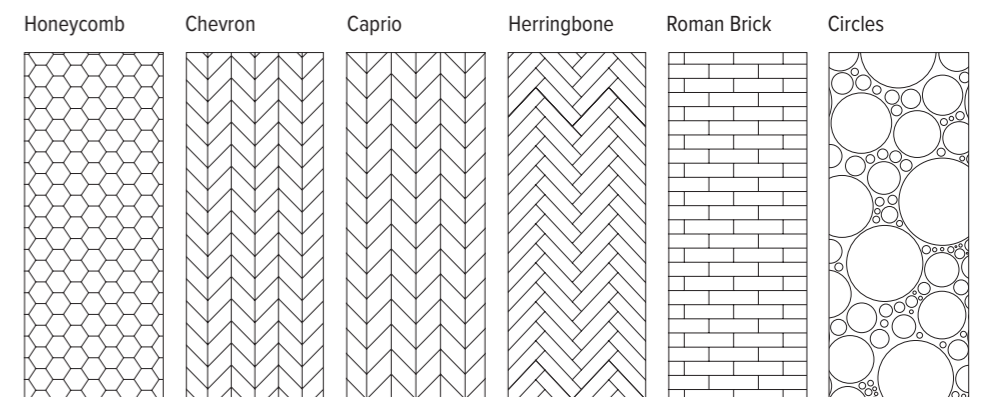

PRE-PRIMED MR MDF E-ZERO ROUTED PANELS					
Honeycomb	-	60204	-	-	-
Chevron	-	60195	-	-	-
Caprio	-	60190	-	-	-
Herringbone	-	60201	-	-	-
Roman Brick	-	60206	-	-	-
Circles	-	60198	-	-	-

WET AREA PRE-PRIMED ULTRA HIGH MR MDF E-ZERO ROUTED PANELS					
easyVJ 60	60431	-	60432	-	60433
easyVJ 100	60053	-	60055	-	60056
easyVJ 150	60057	-	60059	-	60060
easyREGENCY 75	60428	-	60429	-	60430
easyREGENCY 150	60050	-	60051	-	60052

DADO RAIL	
LENGTH	2700mm
WIDTH	42mm
THICKNESS	25mm
Rebated Primed Rail	60442

APPLICATIONS

General Purpose Interior Walls & Ceilings

Wet Area Interior Walls & Ceilings
(Bathroom, Laundry, Kitchen)

All General Purpose and Wet Area Interior products are preprimed ready for final coat application. Note: Length & width dimensions (mm) shown are nominal only. Please check board sizing on delivery. E&OE.

PRE-PRIMED MR MDF E-ZERO ROUTED PANELS

9MM PRE-PRIMED MR MDF E-ZERO ROUTED PANELS

DADO RAIL