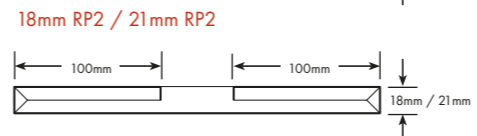

18mm Mirror Panels - Not available in Gloss

Arch
Oblong
Rectangle
Rounded Rectangle

Mirror Panels are supplied 18mm x 900mm x 580mm.