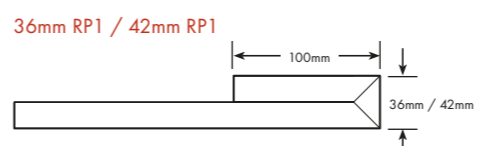

18mm Mirror Panels - Not available in Gloss

Arch
Oblong
Rectangle
Rounded Rectangle

Mirror Panels are supplied 18mm x 900mm x 580mm.