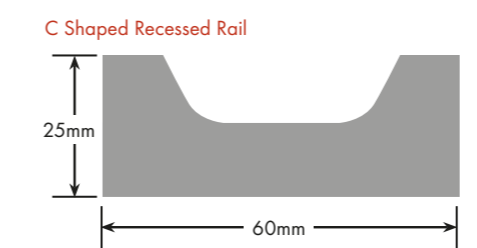

SOLID GLOSS	
Alabaster	‡
Amaro	
Classic White	
Malt	‡
New Antique White	
Porcelain	
Snowgum	‡
Stone Grey	
Ultra White	
STUDIO RANGE	
Black Natura	◇
Bottega Oak Woodmatt	◆
Chateau Oak Ravine	
Coastal Oak Woodmatt	◆
Estella Oak Woodmatt	◆
Florentine Walnut Woodmatt	◆
Grey Oak Natura	◇
Light Oak Ravine	
NEW Ligurian Walnut Woodmatt	◆
Prime Oak Woodmatt	◆
Regal White Pearl Gloss	
Silver Metallic Gloss	‡
NEW Tasmanian Oak Woodmatt	◆
Tempest Woodgrain	◇
Vittoria Pearl Gloss	‡

18mm & 21mm MR MDF E-Zero, max size 3050x1200

The product is suitable for professionally prepared 2-pack polyurethane or similar coating systems. Water based paints do not tend to bond easily to melamine surfaces and as such, the use of acrylic or domestic oil based paint is not recommended. In all applications, the painting of melamine doors and panels should be referred to a reputable paint-trade professional.

polytec recommend the use of 21mm MR MDF for style 4 doors. For more information and door styles refer to the polytec THERMOLAMINATED doors & panels brochure.

FOIL SHEET	
1600 x 1300	
3300 x 1300	

RECESSED RAILS	
C Shaped Recessed Rail, 2400 lengths	
L Shaped Recessed Rail, 2400 lengths