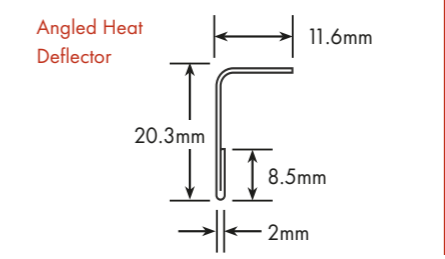

RETURN PANELS	
18mm RP1 or RP2	21mm RP1 or RP2
36mm RP1 or RP2	42mm RP1 or RP2