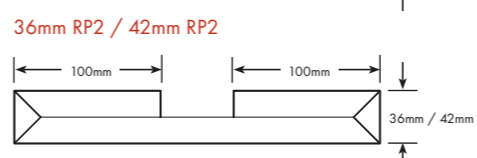

18mm Mirror Panels - Not available in Gloss

Arch
Oblong
Rectangle
Rounded Rectangle

Mirror Panels are supplied 18mm x 900mm x 580mm.