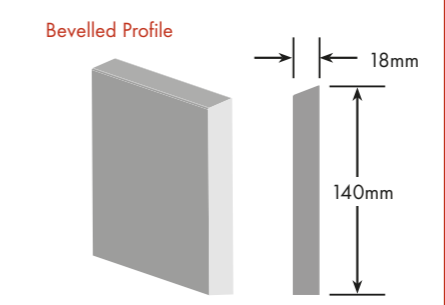

MOULDINGS - Not available in Gloss

Bevelled Profile, 3115 lengths
Traditional Profile, 3115 lengths

‡ Limited stock. ◇ Supplied with Black backing ◆ Supplied with matching backing board
For more information and door styles refer to the polytec THERMOLAMINATED doors & panels brochure.
polytec recommend the use of 21mm MR MDF for style 4 doors.