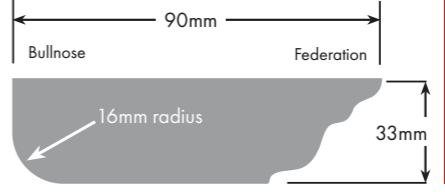

CAPPING	
90 x 2400 lengths	
90 x 3000 lengths	

HEAT DEFLECTORS		
Options	Lengths	Colours
Straight	750 & 2400	Stainless Steel
Angled	750 & 2400	Stainless Steel