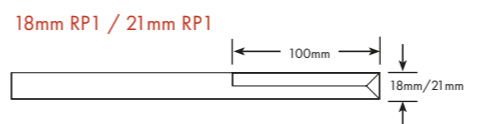

18mm Mirror Panels - Not available in Gloss

Arch
Oblong
Rectangle
Rounded Rectangle

Mirror Panels are supplied 18mm x 900mm x 580mm.