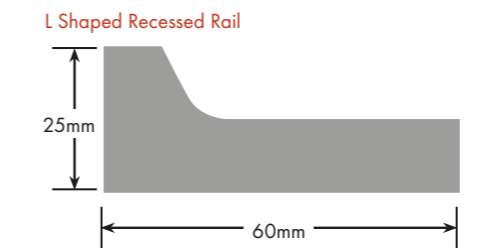

SOLID GLOSS	
Alabaster	‡
Amaro	
Classic White	
Malt	‡
New Antique White	
Porcelain	
Snowgum	‡
Stone Grey	
Ultra White	
STUDIO RANGE	
Black Natura	◇
Bottega Oak Woodmatt	◆
Chateau Oak Ravine	
Coastal Oak Woodmatt	◆
Estella Oak Woodmatt	◆
Florentine Walnut Woodmatt	◆
Grey Oak Natura	◇
Light Oak Ravine	
NEW Ligurian Walnut Woodmatt	◆
Prime Oak Woodmatt	◆
Regal White Pearl Gloss	
Silver Metallic Gloss	‡
NEW Tasmanian Oak Woodmatt	◆
Tempest Woodgrain	◇
Vittoria Pearl Gloss	‡

18mm & 21mm MR MDF E-Zero, max size 3050x1200

The product is suitable for professionally prepared 2-pack polyurethane or similar coating systems. Water based paints do not tend to bond easily to melamine surfaces and as such, the use of acrylic or domestic oil based paint is not recommended. In all applications, the painting of melamine doors and panels should be referred to a reputable paint-trade professional.

polytec recommend the use of 21mm MR MDF for style 4 doors. For more information and door styles refer to the polytec THERMOLAMINATED doors & panels brochure.

FOIL SHEET	
1600 x 1300	
3300 x 1300	

RECESSED RAILS	
C Shaped Recessed Rail, 2400 lengths	
L Shaped Recessed Rail, 2400 lengths