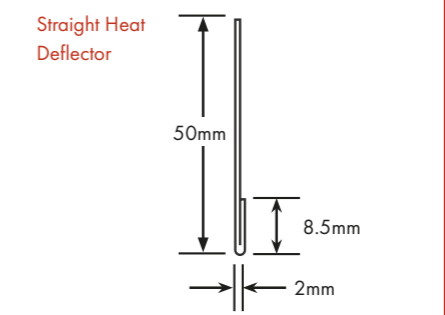

RETURN PANELS	
18mm RP1 or RP2	21mm RP1 or RP2
36mm RP1 or RP2	42mm RP1 or RP2