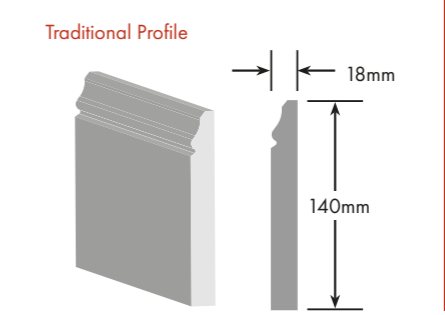

MOULDINGS - Not available in Gloss

Bevelled Profile, 3115 lengths
Traditional Profile, 3115 lengths

‡ Limited stock. ◇ Supplied with Black backing ◆ Supplied with matching backing board
For more information and door styles refer to the polytec THERMOLAMINATED doors & panels brochure.
polytec recommend the use of 21mm MR MDF for style 4 doors.